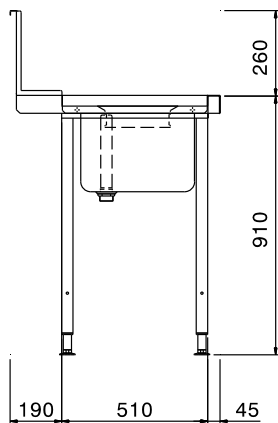

Prewash table with
500x400mm bowl & hole for
Hood Type, r>l, 1400mm

Short Form Specification

Item No. _____

For hood type dishwashers. Constructed in 304 AISI stainless steel with backsplash mm250h. N. 2 square 40x40mm tubular legs on height-adjustable feet. Bowl size mm500x400x300h with overflow pipe and drain hole. Waste scraping hole with rubber ring. Basket direction: from right to left.

Main Features

- Supplied knocked-down and easy to assemble.
- Designed for 500x500 mm dishwashing racks.
- Plain undershelves and pre-rinse units available as optional accessories.

Construction

- Stainless steel feet 50 mm adjustable in height to ensure that tables drain back into the dishwasher.
- Equipped with scrape hole.
- Included splashback to prevent water spatter.
- Deep anti-drip profiles completely folded with lower edge for safe and easy cleaning.
- All surfaces smooth with polished finish.
- 40x40 mm square tubular legs in AISI 304 stainless steel.
- Constructed entirely in 304 AISI stainless steel.
- To be secured to the dishwasher and fitted with one pair of legs at the other end.
- Bowl size 500x400x300h with drain hole and strainer.

APPROVAL: _____

Experience the Excellence
www.electroluxprofessional.com

Front

Side

Top

Key Information:

External dimensions, Width:	1400 mm
865310 (BHHPTBH14R)	1400 mm
External dimensions, Depth:	745 mm
External dimensions, Height:	1170 mm
Net weight:	12 kg
Splashback Dimensions, Height:	300 mm
Basin dimensions:	500x400x300h