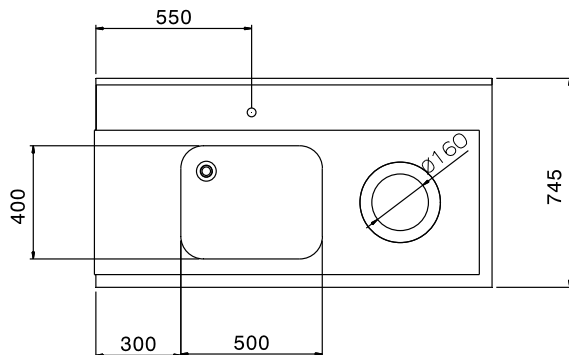

Prewash table with
500x400mm bowl & hole for
Hood Type, r>l, 1400mm

Short Form Specification

Item No. _____

For hood type dishwashers. Constructed in 304 AISI stainless steel with backsplash mm250h. N. 2 square 40x40mm tubular legs on height-adjustable feet. Bowl size mm500x400x300h with overflow pipe and drain hole. Waste scraping hole with rubber ring. Basket direction: from right to left.

Main Features

- Supplied knocked-down and easy to assemble.
- Designed for 500x500 mm dishwashing racks.
- Plain undershelves and pre-rinse units available as optional accessories.

Construction

- Stainless steel feet 50 mm adjustable in height to ensure that tables drain back into the dishwasher.
- Equipped with scrape hole.
- Included splashback to prevent water spatter.
- Deep anti-drip profiles completely folded with lower edge for safe and easy cleaning.
- All surfaces smooth with polished finish.
- 40x40 mm square tubular legs in AISI 304 stainless steel.
- Constructed entirely in 304 AISI stainless steel.
- To be secured to the dishwasher and fitted with one pair of legs at the other end.
- Bowl size 500x400x300h with drain hole and strainer.

APPROVAL: _____

Experience the Excellence
www.electroluxprofessional.com

Front

Side

Top

Key Information:

External dimensions, Width:	1400 mm
865310 (BHHPTBH14R)	1400 mm
External dimensions, Depth:	745 mm
External dimensions, Height:	1170 mm
Net weight:	12 kg
Splashback Dimensions, Height:	300 mm
Basin dimensions:	500x400x300h