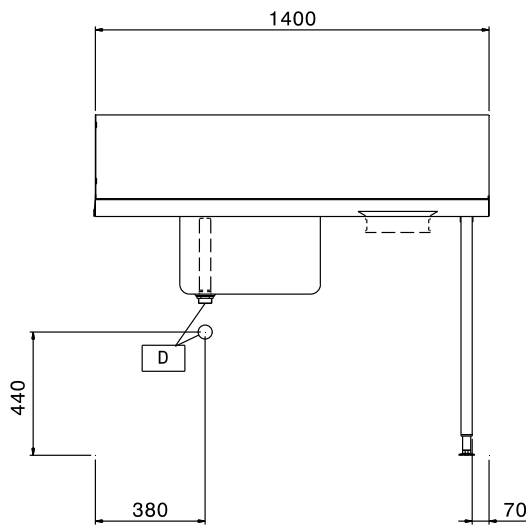

Prewash table with
500x400mm bowl & hole for
Hood Type, r>l, 1400mm

Short Form Specification

Item No. _____

For hood type dishwashers. Constructed in 304 AISI stainless steel with backsplash mm250h. N. 2 square 40x40mm tubular legs on height-adjustable feet. Bowl size mm500x400x300h with overflow pipe and drain hole. Waste scraping hole with rubber ring. Basket direction: from right to left.

Main Features

- Supplied knocked-down and easy to assemble.
- Designed for 500x500 mm dishwashing racks.
- Plain undershelves and pre-rinse units available as optional accessories.

Construction

- Stainless steel feet 50 mm adjustable in height to ensure that tables drain back into the dishwasher.
- Equipped with scrape hole.
- Included splashback to prevent water spatter.
- Deep anti-drip profiles completely folded with lower edge for safe and easy cleaning.
- All surfaces smooth with polished finish.
- 40x40 mm square tubular legs in AISI 304 stainless steel.
- Constructed entirely in 304 AISI stainless steel.
- To be secured to the dishwasher and fitted with one pair of legs at the other end.
- Bowl size 500x400x300h with drain hole and strainer.

APPROVAL: _____

Experience the Excellence
www.electroluxprofessional.com

Front

Side

Top

Key Information:

External dimensions, Width:	1400 mm
865310 (BHHPTBH14R)	1400 mm
External dimensions, Depth:	745 mm
External dimensions, Height:	1170 mm
Net weight:	12 kg
Splashback Dimensions, Height:	300 mm
Basin dimensions:	500x400x300h